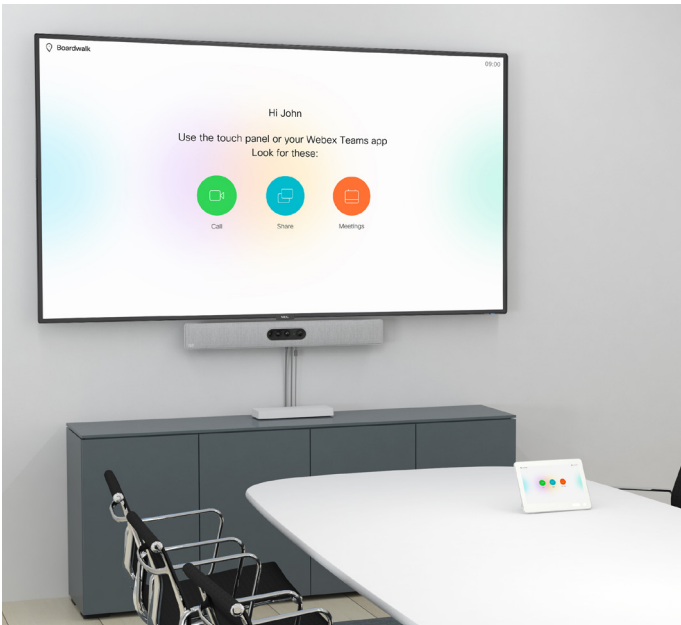

Sharp NEC Display Solutions

NEC Cisco Partnership

Smarter collaboration and conferencing with Cisco

Connect your NEC large format displays to the Cisco Webex Room Kit Series (including Room Kit, Room Kit Mini, Room Kit Plus and Room Kit Pro) with just one cable. It's an easy way to upgrade your meetings and streamline the way you connect with your colleagues. With this plug-and-play solution, you can enjoy the best possible communications experience with pre-configured colour settings and low latency for true lip-sync optimisation on video calls. The integrated auto-switch source detection for incoming calls makes sure you'll never miss a call during a meeting again.

Cisco Compatible NEC Displays:

ME Series Pxx5 Series

M Series CxxQ Series

MA Series VxxQ Series

- Plug & play setup via 1x HDMI cable to the screen
- Auto input change for incoming calls
- Low latency mode for better lip sync
- Optimized colour pre-set for presentation and video conferencing
- Switch off/on the display automatically

With professional brightness and haze levels, you can now let the daylight into your meeting without compromising picture quality or clarity. NEC's large-format displays, with high quality standards and the sleek design, provide a natural match to the Cisco Webex Room Kits. The portfolio of certified screens fits any meeting scenario with 6 different series and sizes ranging from 32" to 98", which together with the Webex Room Kits, can bring video conference to rooms of all sizes, from huddle spaces to extra-large boardrooms and team rooms. The Cisco Touch 10 control unit makes starting and controlling your meeting environments intuitive and straightforward with just a touch of your finger. Think smarter meetings, smarter collaborations, and smarter presentations.