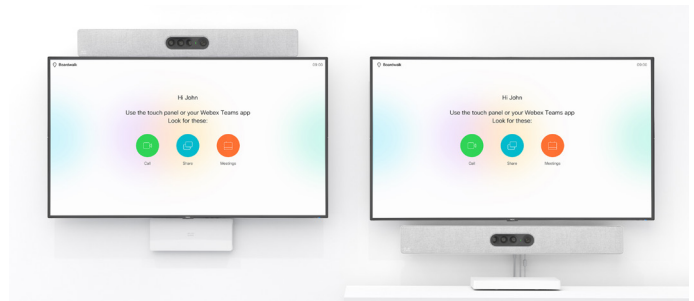

Sharp NEC Display Solutions

NEC Cisco Partnership

Smarter collaboration and conferencing with Cisco

Connect your NEC large format displays to the Cisco Webex Room Kit Series (including Room Kit, Room Kit Mini, Room Kit Plus and Room Kit Pro) with just one cable. It's an easy way to upgrade your meetings and streamline the way you connect with your colleagues. With this plug-and-play solution, you can enjoy the best possible communications experience with pre-configured colour settings and low latency for true lip-sync optimisation on video calls. The integrated auto-switch source detection for incoming calls makes sure you'll never miss a call during a meeting again.

Cisco Compatible NEC Displays:

ME Series Pxx5 Series

M Series CxxQ Series

MA Series VxxQ Series

- Plug & play setup via 1x HDMI cable to the screen
- Auto input change for incoming calls
- Low latency mode for better lip sync
- Optimized colour pre-set for presentation and video conferencing
- Switch off/on the display automatically

With professional brightness and haze levels, you can now let the daylight into your meeting without compromising picture quality or clarity. NEC's large-format displays, with high quality standards and the sleek design, provide a natural match to the Cisco Webex Room Kits. The portfolio of certified screens fits any meeting scenario with 6 different series and sizes ranging from 32" to 98", which together with the Webex Room Kits, can bring video conference to rooms of all sizes, from huddle spaces to extra-large boardrooms and team rooms. The Cisco Touch 10 control unit makes starting and controlling your meeting environments intuitive and straightforward with just a touch of your finger. Think smarter meetings, smarter collaborations, and smarter presentations.